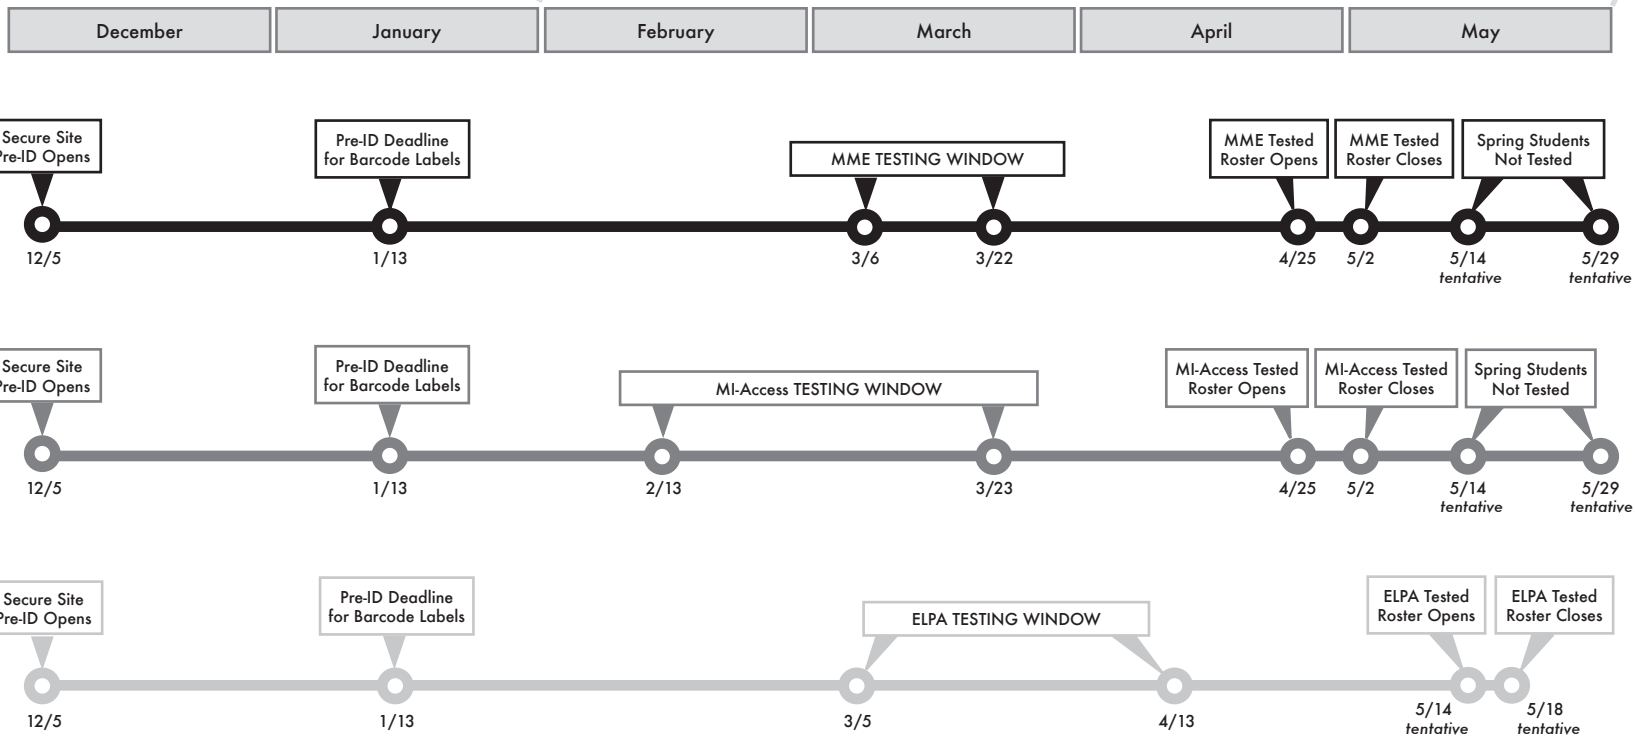

Spring Assessment And Accountability Data Timeline

Version 1.5, updated 1/9/12

2012

2011

2012

MME

MI-Access

ELPA