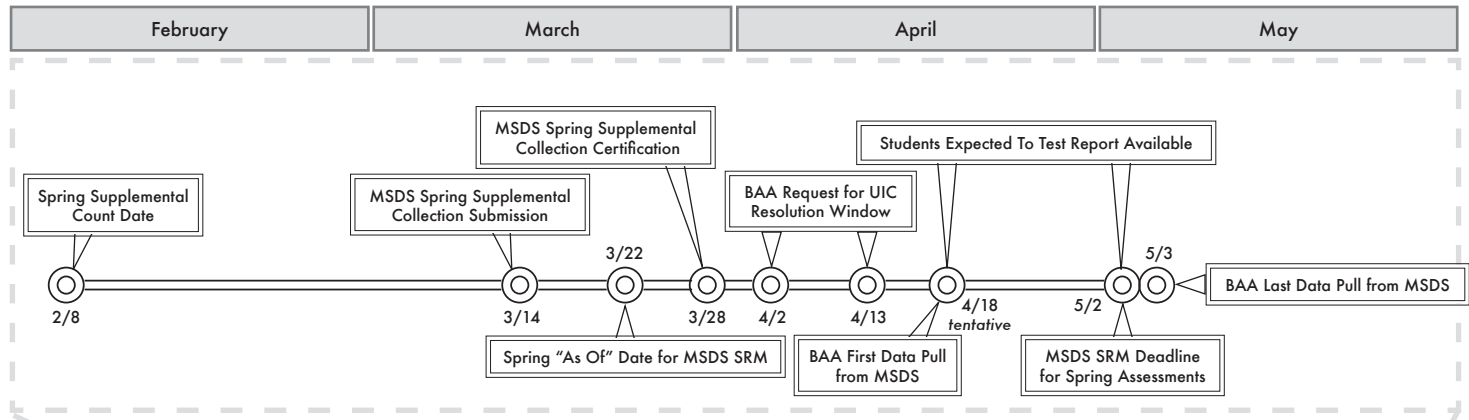

Spring Assessment And Accountability Data Timeline

Version 1.5, updated 1/9/12

2012

2011

2012

MME

MI-Access

ELPA